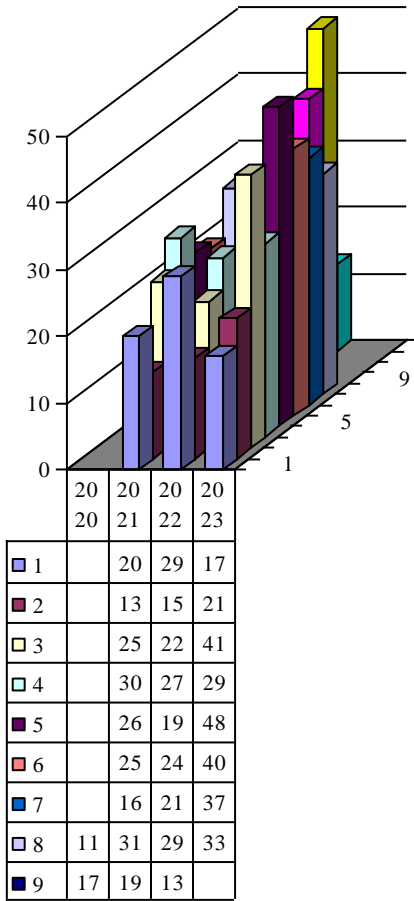

**Archdiocese of St. Louis  
The Reclamation Center  
Web Statistics Item Pickup Activity**

**Activity Code**    New Item Pickup

<b>Year</b>	<b>Month</b>	<b>Activity Code</b>	<b>Count</b>
2023	1	New Item Pickup	17
2023	2	New Item Pickup	21
2023	3	New Item Pickup	41
2023	4	New Item Pickup	29
2023	5	New Item Pickup	48
2023	6	New Item Pickup	40
2023	7	New Item Pickup	37
2023	8	New Item Pickup	33
2022	1	New Item Pickup	29
2022	2	New Item Pickup	15
2022	3	New Item Pickup	22
2022	4	New Item Pickup	27
2022	5	New Item Pickup	19
2022	6	New Item Pickup	24
2022	7	New Item Pickup	21
2022	8	New Item Pickup	29
2022	9	New Item Pickup	13
2022	10	New Item Pickup	41
2022	11	New Item Pickup	50
2022	12	New Item Pickup	13
2021	1	New Item Pickup	20
2021	2	New Item Pickup	13
2021	3	New Item Pickup	25
2021	4	New Item Pickup	30
2021	5	New Item Pickup	26
2021	6	New Item Pickup	25
2021	7	New Item Pickup	16
2021	8	New Item Pickup	31
2021	9	New Item Pickup	19
2021	10	New Item Pickup	20
2021	11	New Item Pickup	11
2021	12	New Item Pickup	19
2020	8	New Item Pickup	11

2020	9	New Item Pickup	17
2020	10	New Item Pickup	13
2020	11	New Item Pickup	15
2020	12	New Item Pickup	15